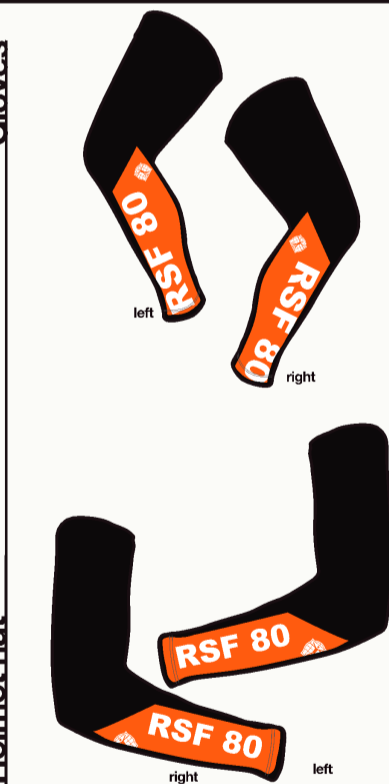

Gloves

Armwarmers