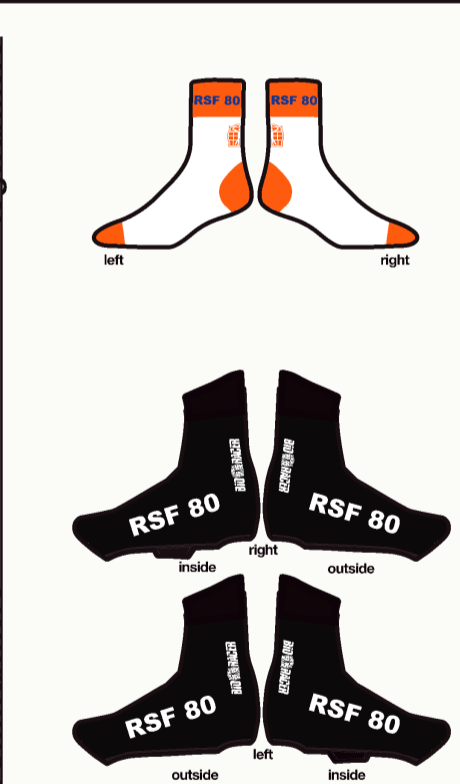

Overshoes

Socks

Professional line

Order id: PRJ18-001010_RSFPETERSBERG 2018 CYCLING

Designer: SONJA

Sales: JOCHEN

Date: 9/11/2017

Color's

- 900_BLACK /Lycra
- WHITE /Zipper
- 900_BLACK /Cuff
- /Flatlock(shirt)
- 4000_BLACK /Flatlock(short)
- 4000_BLACK /Flatlock(acce.)

v1_5.18-10-2017