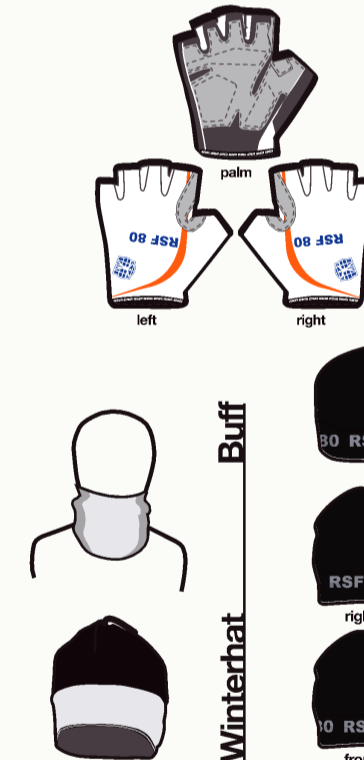

Caps

Pirates

Buff

Winterhat

Helmet hat