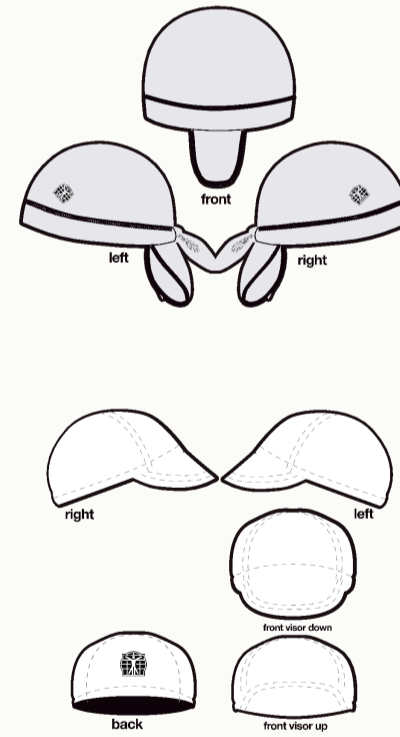

Adjustment are only possible on this model.
All other models will be based on this design.

Men's shirt

Jacket

Body

Woman's shirt

Timetrialsuit

Bibshort

3/4 Tight

Tight

Caps

Pirates

Buff

Winterhat

Helmet hat

Gloves

Armwarmers

Overshoes

Socks

Professional line

Order id: PRJ18-001010_RSFPETERSBERG 2018 CYCLING

Designer: SONJA

Sales: JOCHEN

Date: 9/11/2017

Color's

- 900_BLACK /Lycra
- WHITE /Zipper
- 900_BLACK /Cuff
- /Flatlock(shirt)
- 4000_BLACK /Flatlock(short)
- 4000_BLACK /Flatlock(acce.)

v1_5.18-10-2017